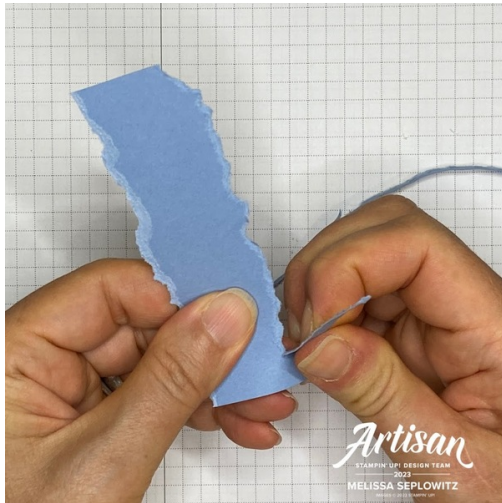

Doggone Friendly From All of Us

Melissa Sepowitz
melissa@thestampingninja.com
thestampingninja.com

1. Begin with a 5 ½" x 8 ½" piece of Basic White Thick cardstock, score and fold at 4 ¼" to form your card base.
2. Cut one of the 2023-2025 In Color Treat Bags to measure 3 7/8" x 5 1/8" and adhere it to a 4" x 5 ¼" piece of Boho Blue cardstock.
3. Tear both sides of a 1 ½" x 4" piece of Boho Blue cardstock and adhere it to a 3" x 4" piece of Basic White cardstock.

Doggone Friendly From All of Us

Melissa Sepowitz
melissa@thestampingninja.com
thestampingninja.com

4. Lay the white piece on top of the treat bag (do not adhere) and flick some Boho Blue ink on top with your Boho Blue Stampin' Write Marker. Do this by removing your cap from the Stampin' Write marker and keeping it in your non-dominant hand, about 1 1/2" above where you want it. With the marker in your dominant hand, insert the tip of the marker (just a small bit) into the cap and flip it against the inside edge of the cap.

5. Punch two large hearts in Crumb Cake cardstock using the Bee Builder punch. Adhere each heart to a 3/4" x 2" piece of Crumb Cake cardstock to form two bone ends. Adhere the two bone ends to the card.

7. Stamp the Doggone Friendly stamp on a piece of Basic White cardstock using Memento black ink. Then, color the dogs with your Stampin' Blends. (see the supply list at the end to see what colors I used)
8. Fussy cut the dogs and adhere them to the card. (hint- use Dimensionals for the dogs that are laying on top of the twine.)