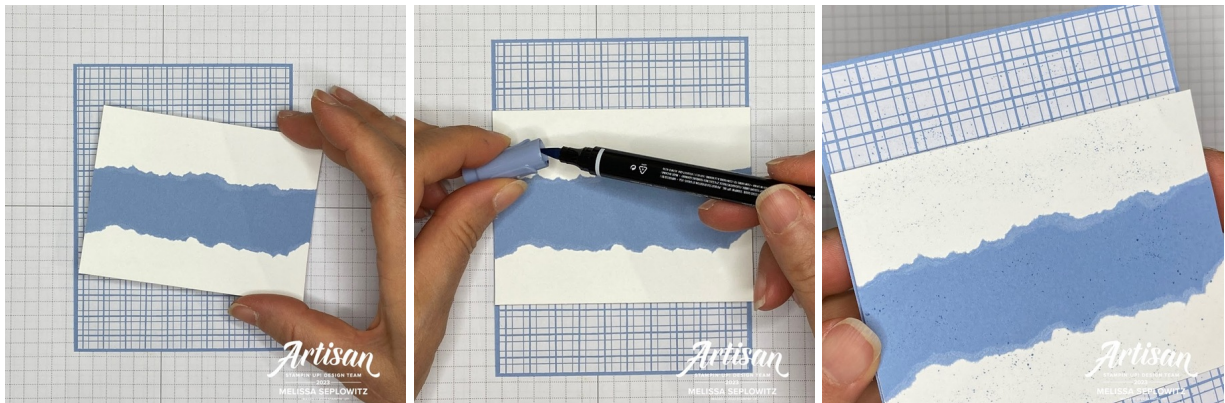

Doggone Friendly From All of Us

Melissa Sepowitz
melissa@thestampingninja.com
thestampingninja.com

1. Begin with a 5 ½" x 8 ½" piece of Basic White Thick cardstock, score and fold at 4 ¼" to form your card base.
2. Cut one of the 2023-2025 In Color Treat Bags to measure 3 7/8" x 5 1/8" and adhere it to a 4" x 5 ¼" piece of Boho Blue cardstock.
3. Tear both sides of a 1 ½" x 4" piece of Boho Blue cardstock and adhere it to a 3" x 4" piece of Basic White cardstock.

Doggone Friendly From All of Us

Melissa Sepowitz
melissa@thestampingninja.com
thestampingninja.com

4. Lay the white piece on top of the treat bag (do not adhere) and flick some Boho Blue ink on top with your Boho Blue Stampin' Write Marker. Do this by removing your cap from the Stampin' Write marker and keeping it in your non-dominant hand, about 1 1/2" above where you want it. With the marker in your dominant hand, insert the tip of the marker (just a small bit) into the cap and flip it against the inside edge of the cap.