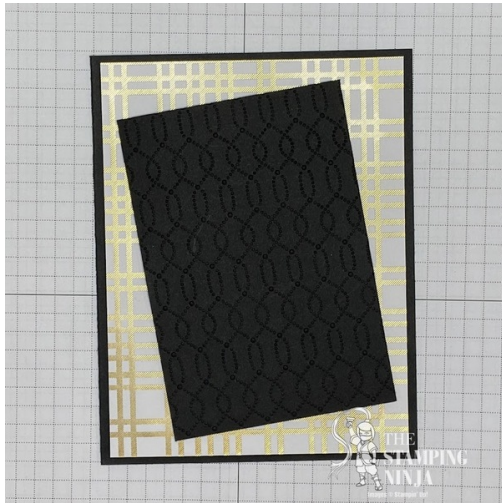

Softly Sophisticated Hello There

Melissa Sepowitz
melissa@thestampingninja.com
thestampingninja.com

1. Begin with a 5 ½" x 8 ½" piece of Basic Black cardstock, score and fold at 4 ¼" to form your card base.
2. Adhere a 4" x 5 ¼" piece of Most Adored Specialty DSP (SAB) to the card base.
3. Sandwich a 3" x 4 ¼" piece of Basic Black cardstock in the Softly Sophisticated embossing folder and run through your cut & emboss machine. Adhere it to the card diagonally, using Stampin' Dimensionals.

Softly Sophisticated Hello There

Melissa Sepowitz
melissa@thestampingninja.com
thestampingninja.com

4. Stamp the leaves of the flower on a piece of Basic White cardstock with Versamark ink. Quickly dust it with Gold embossing powder, tap off the excess, and set in place with your Heat Tool. Repeat the process with the flowers, then with the sentiment in Black embossing powder. (hint- be sure to leave enough space between the flower and the sentiment for your ribbon.)

5. Crop the image and sentiment with the 4th smallest triangle from the Deckled Rectangles dies.

6. Wrap a piece of Silver ribbon around the piece and tie a bow.

Softly Sophisticated Hello There

Melissa Sepowitz
melissa@thestampingninja.com
thestampingninja.com

7. Adhere the rectangle to the card using Stampin' Dimensionals.
8. Attach three Rhinestone Basic Jewels as shown.

Melissa

Softly Sophisticated Hello There

Melissa Sepowitz
melissa@thestampingninja.com
thestampingninja.com